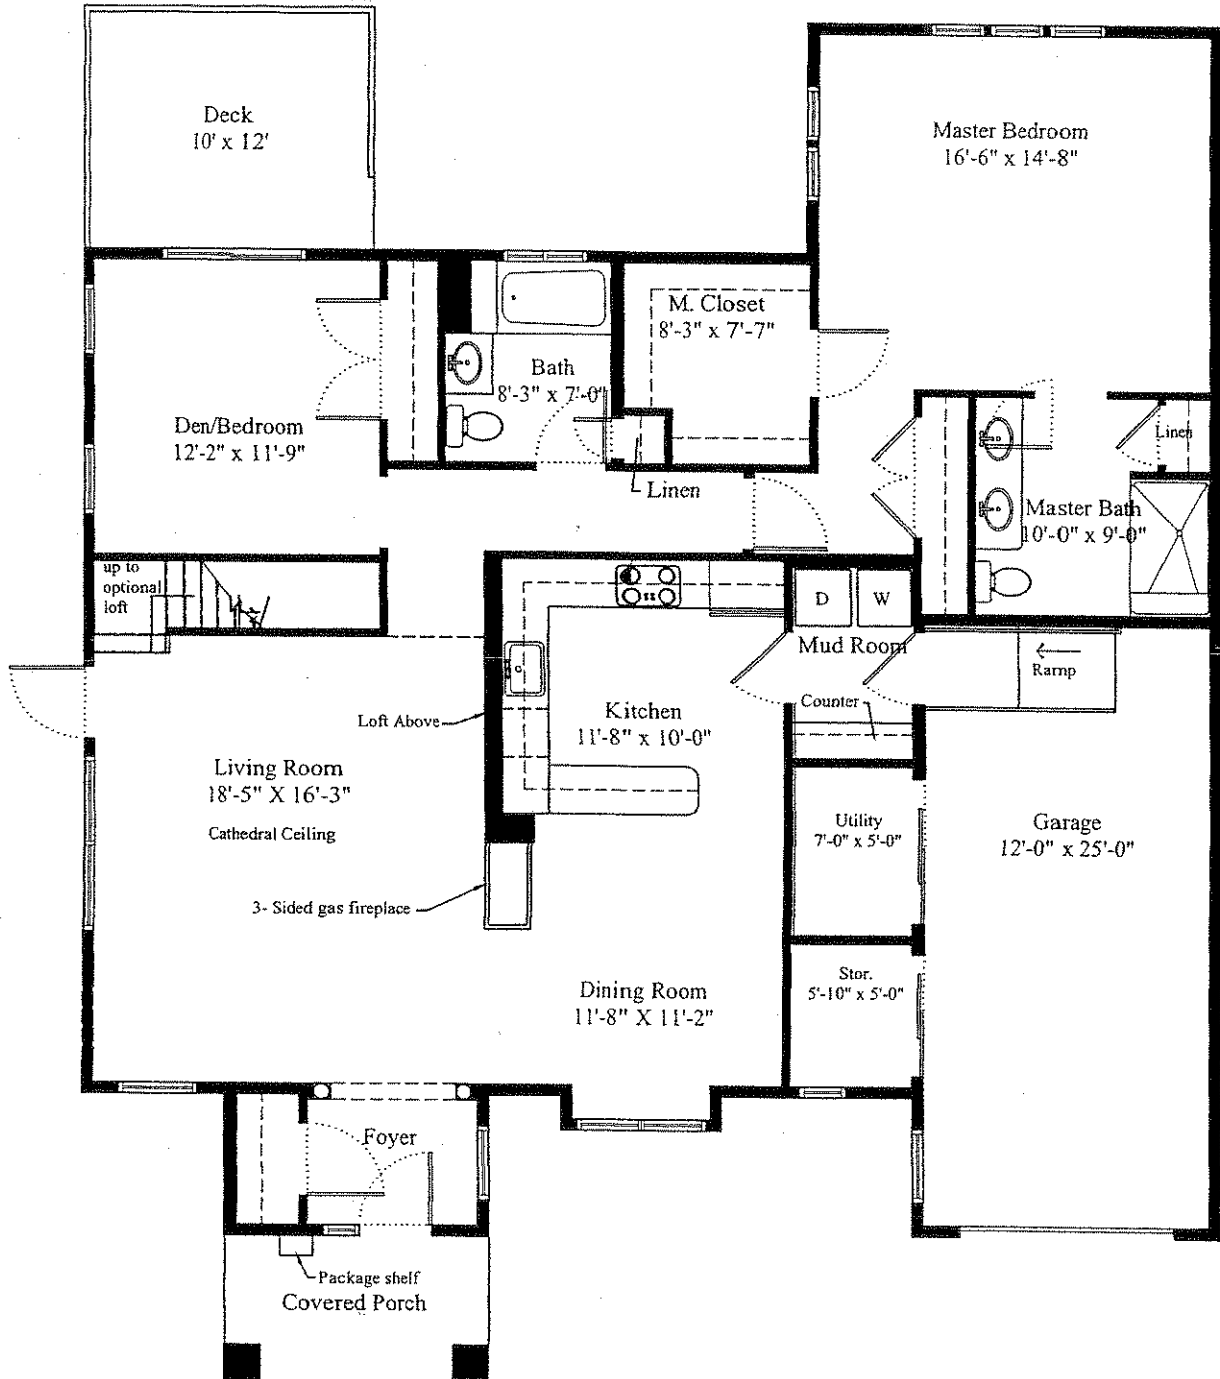

Duxbury
 With Loft and Deck
 \$550,000

2,067 square feet

 The Village at Duxbury
 Garden Homes

Dimensions are approximate